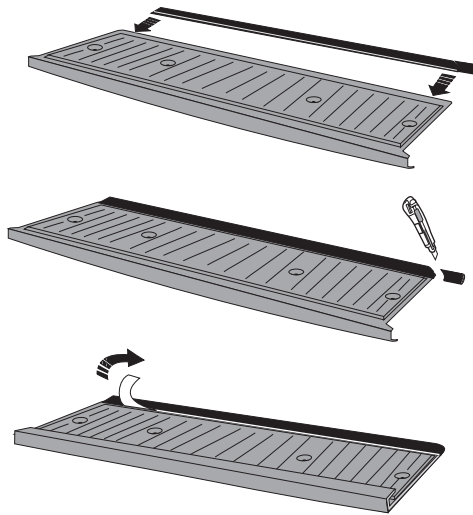

BED LINER INSTALLATION MANUAL

FOR D/C SP/C S/C

PART LISTS

TOOLS

1

2

3

4

X4 FOR D/C
X6 FOR SP/C

4.1

4.2

4.3

5

6

9

7