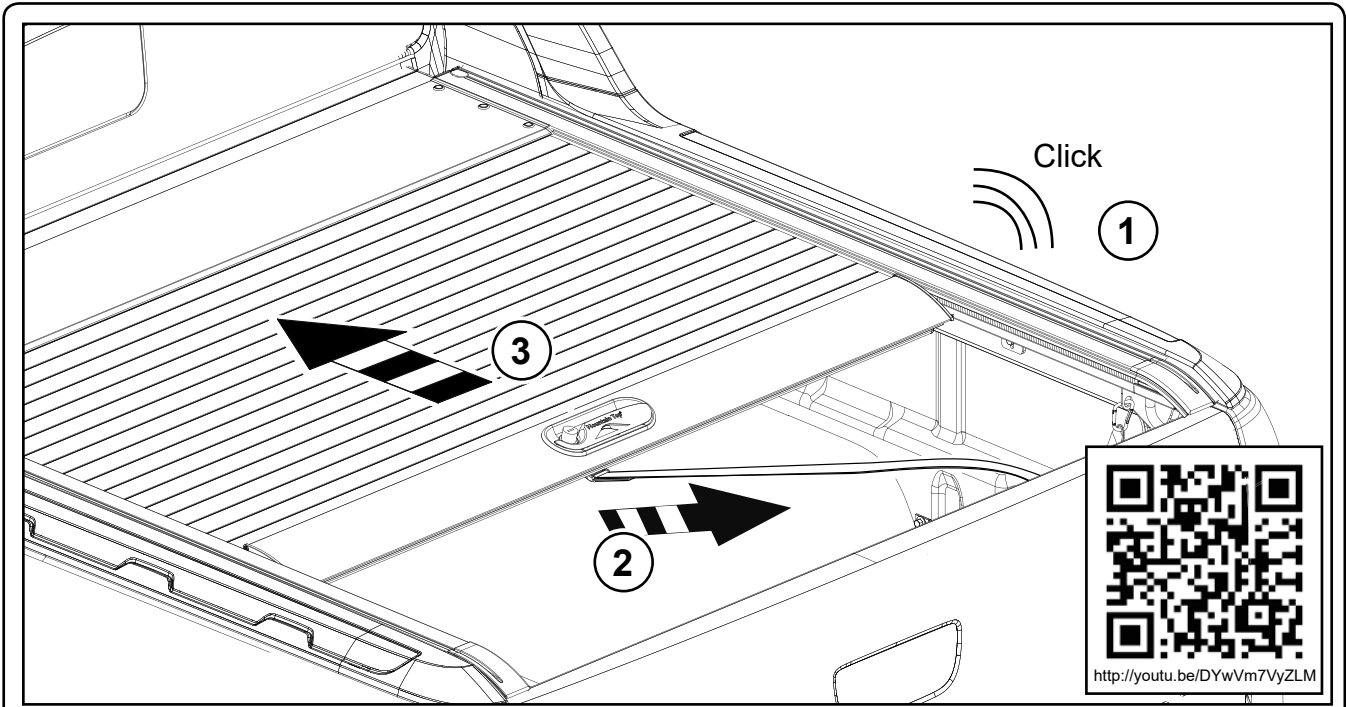

Ford Wildtrak

Mountain Top Roll

Installation Instructions