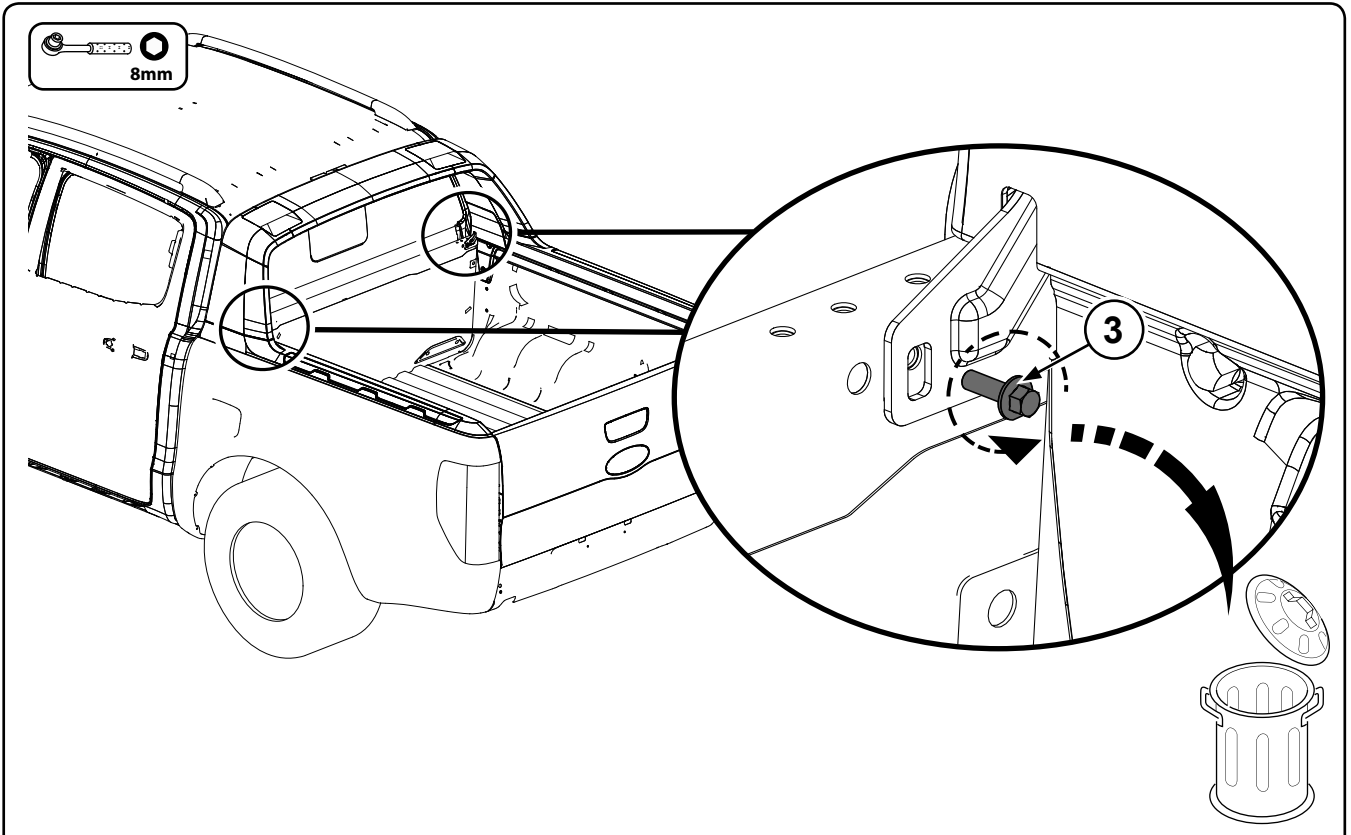

L & R

Ford Wildtrak

Mountain Top Roll

Installation Instructions

Ford Wildtrak

Mountain Top Roll

Installation Instructions

MTI-number 886 013	Issue 07	Date 02/05/2018	EB3B 26501A42-BB EB3B 26501A42-BC EB3B 26501A42-CC	AB39 21501A42-AB AB39-26501A42-AC	A66SX-19501A34-BB A66SX-26501A34-CC	Page 8/24
Pedersholmparken 10 3600 Frederikssund Denmark			ph: +45 4810 2950 Fax +45 4810 2960		www.mountaintop.dk	