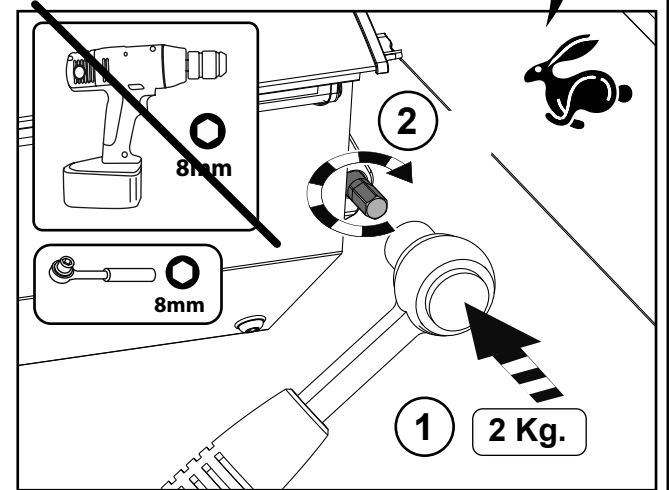

Ford Wildtrak

Mountain Top Roll

Installation Instructions