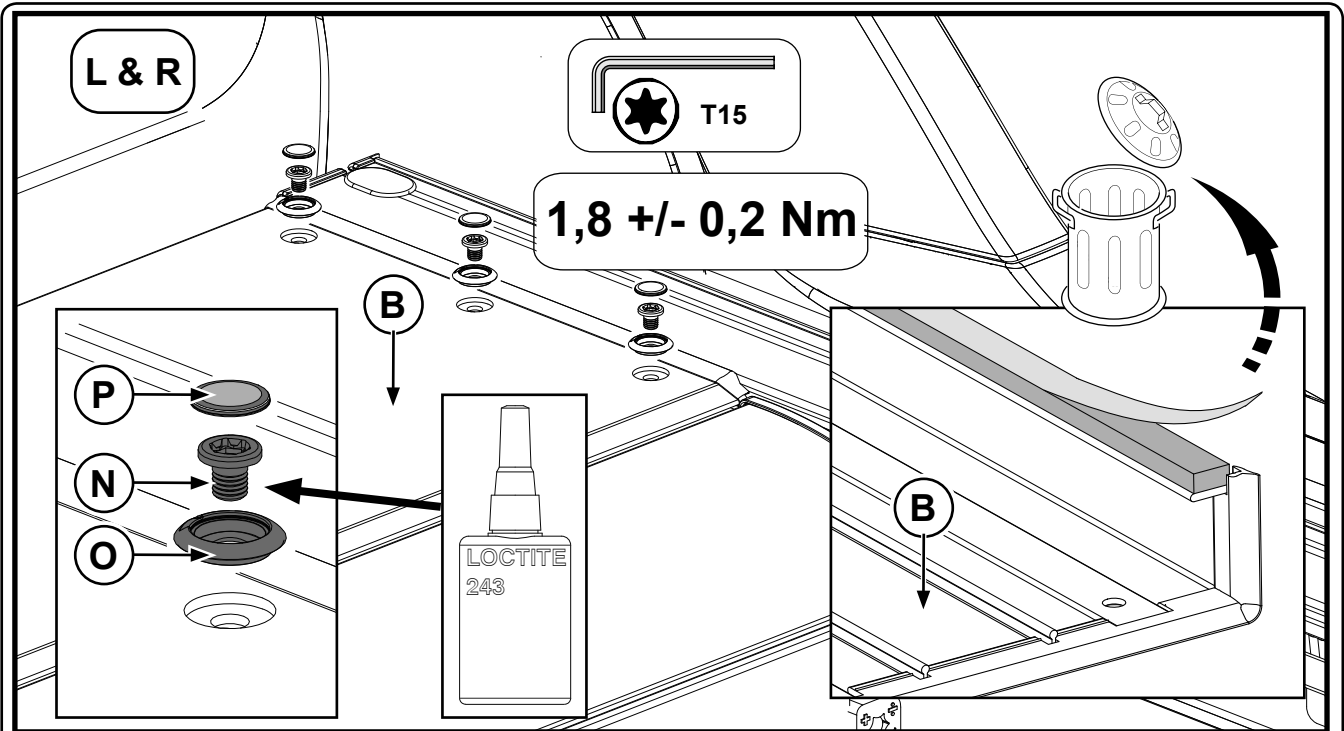

Ford Wildtrak

Mountain Top Roll

Installation Instructions

Ford Wildtrak

Mountain Top Roll

Installation Instructions

MTI-number 886 013	Issue 07	Date 02/05/2018	EB3B 26501A42-BB EB3B 26501A42-BC EB3B 26501A42-CC	AB39 21501A42-AB AB39-26501A42-AC	A66SX-19501A34-BB A66SX-26501A34-CC	Page 21 / 24
Pedersholmparken 10 3600 Frederikssund Denmark ph: +45 4810 2950 Fax +45 4810 2960 www.mountaintop.dk						