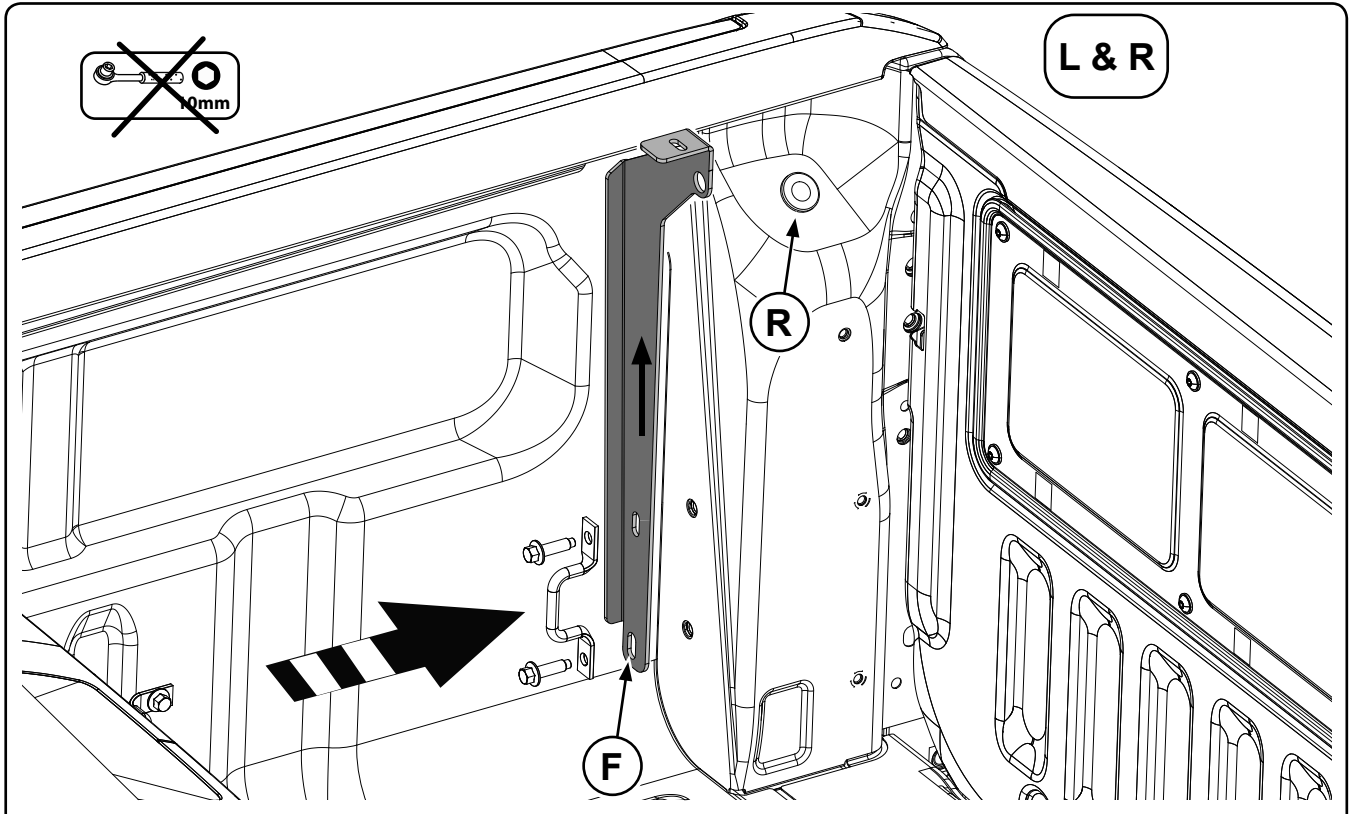

Ford Wildtrak

Mountain Top Roll

Installation Instructions

MTI-number 886 013	Issue 07	Date 02/05/2018	EB3B 26501A42-BB EB3B 26501A42-BC EB3B 26501A42-CC	AB39 21501A42-AB AB39-26501A42-AC	A66SX-19501A34-BB A66SX-26501A34-CC	Page 12/24
Pedersholmparken 10 3600 Frederikssund Denmark ph: +45 4810 2950 Fax +45 4810 2960 www.mountaintop.dk