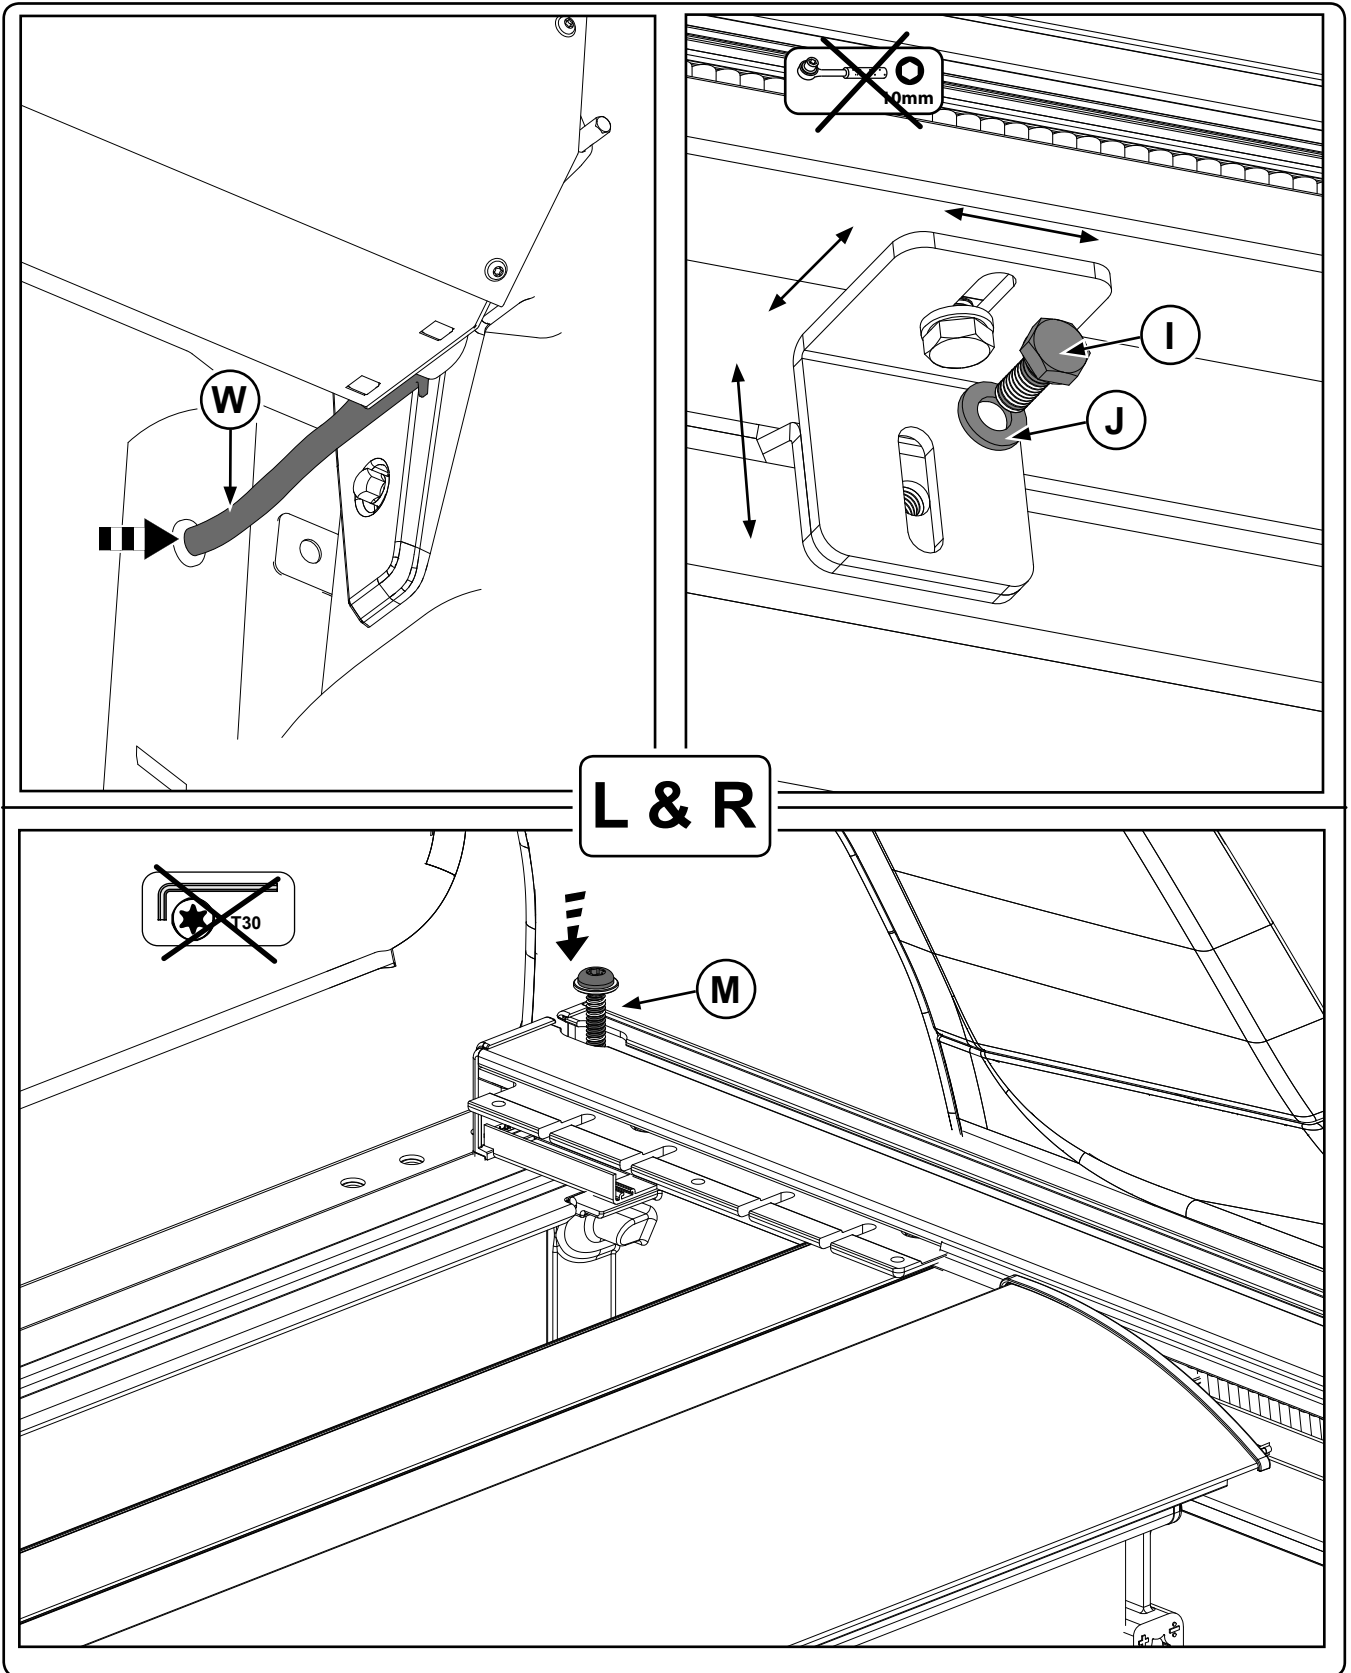

Ford Wildtrak

Mountain Top Roll

Installation Instructions