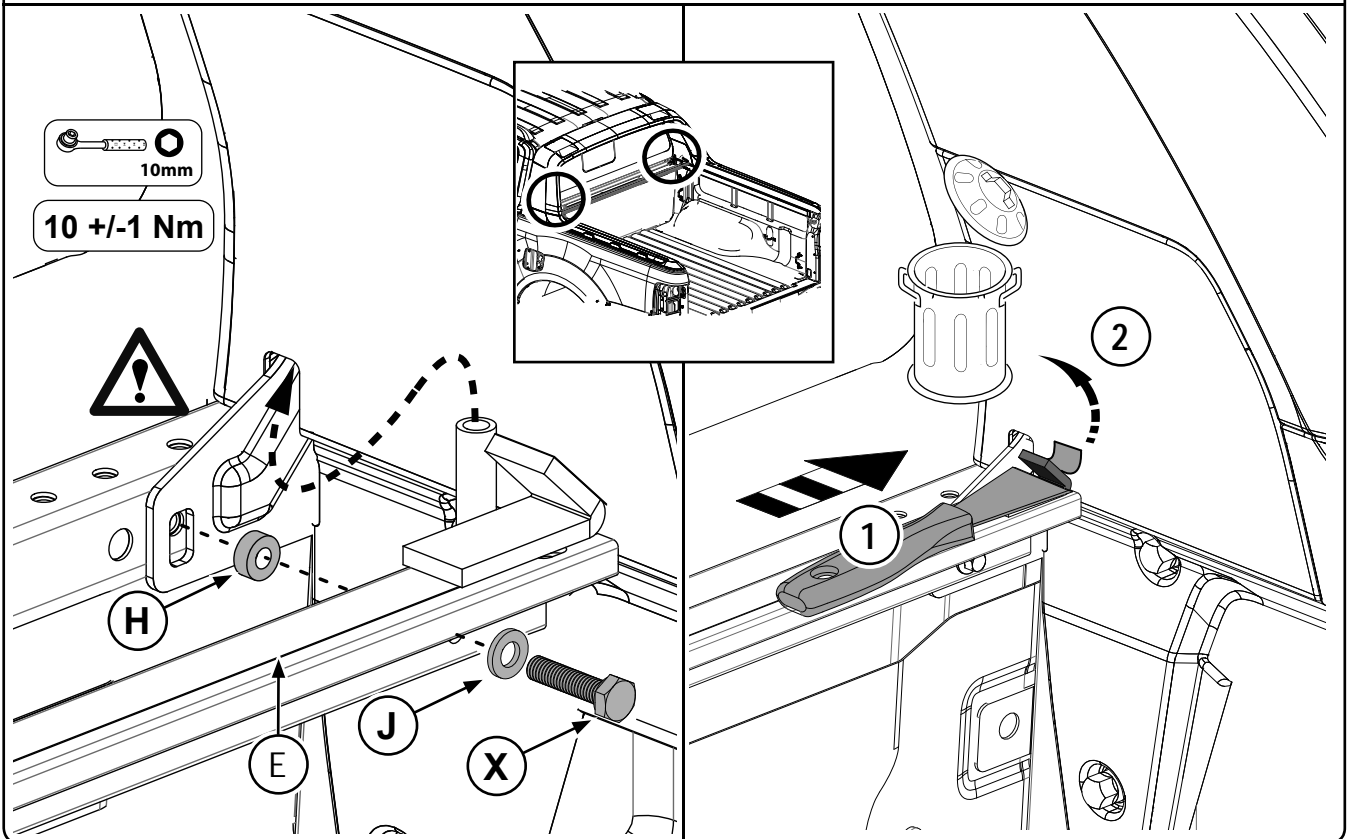

L & R

Ford Wildtrak

Mountain Top Roll

Installation Instructions

Ford Wildtrak

Mountain Top Roll

Installation Instructions

MTI-number 886 013	Issue 07	Date 02/05/2018	EB3B 26501A42-BB EB3B 26501A42-BC EB3B 26501A42-CC	AB39 21501A42-AB AB39-26501A42-AC	A66SX-19501A34-BB A66SX-26501A34-CC	Page 8/24
Pedersholmparken 10 3600 Frederikssund Denmark			ph: +45 4810 2950 Fax +45 4810 2960		www.mountaintop.dk	