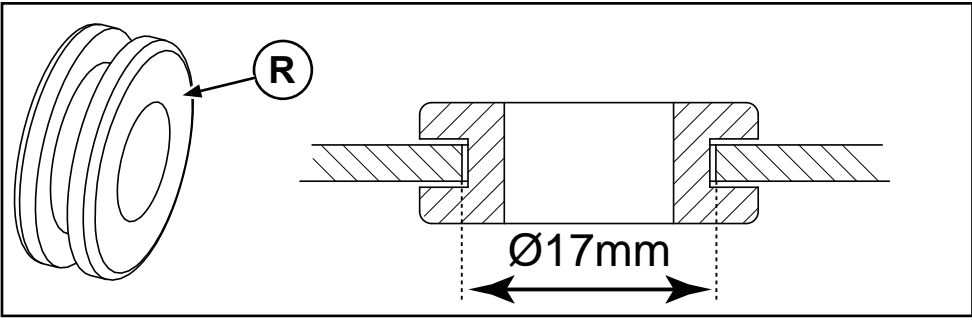

Ford Wildtrak

Mountain Top Roll

Installation Instructions