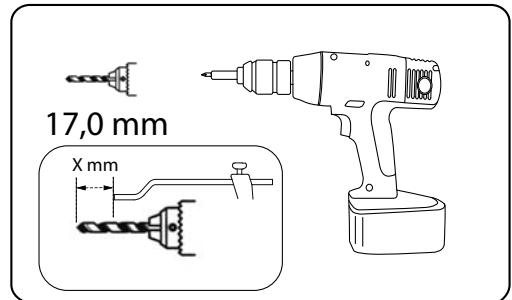

Ford Wildtrak

Mountain Top Roll

Installation Instructions