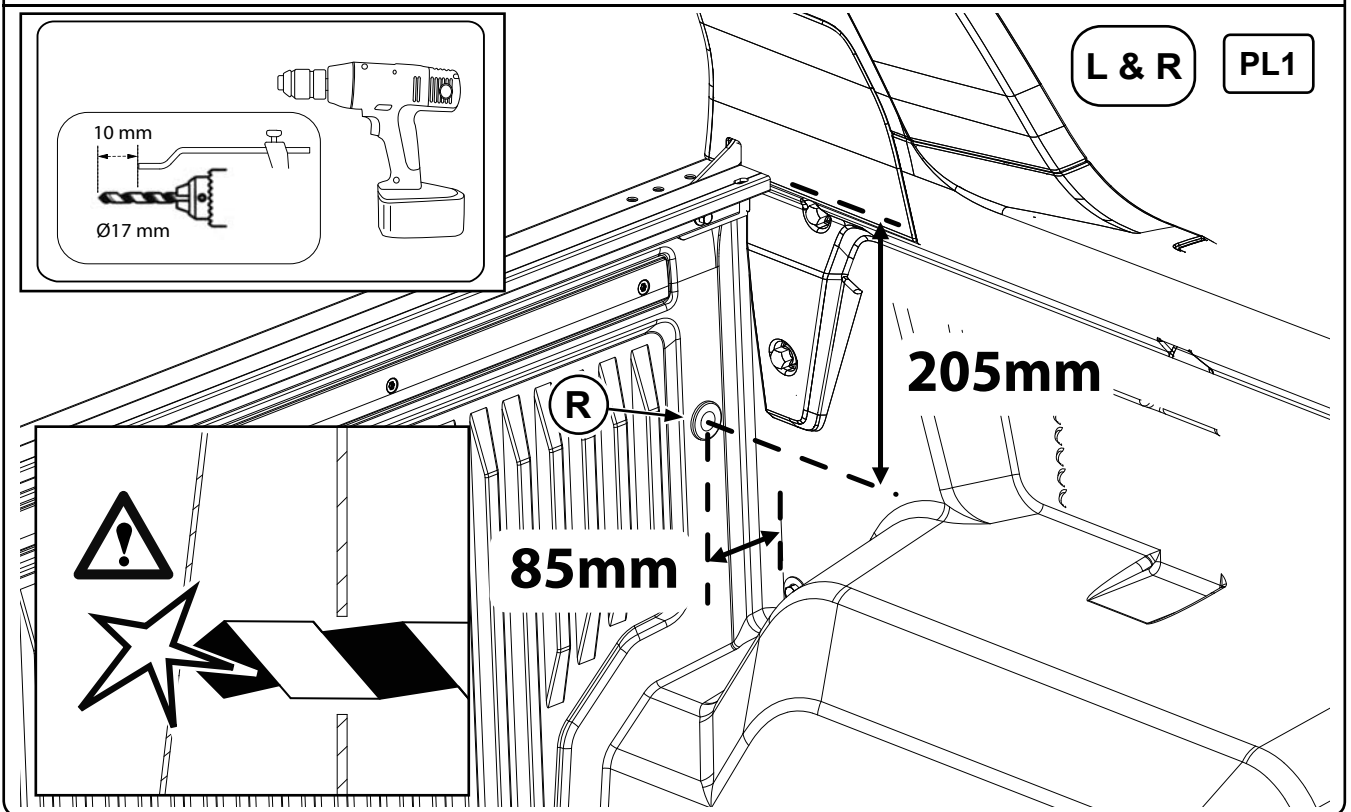

Ford Wildtrak

Mountain Top Roll

Installation Instructions

Ford Wildtrak

Mountain Top Roll

Installation Instructions

MTI-number 886 013	Issue 07	Date 02/05/2018	EB3B 26501A42-BB EB3B 26501A42-BC EB3B 26501A42-CC	AB39 21501A42-AB AB39-26501A42-AC	A66SX-19501A34-BB A66SX-26501A34-CC	Page 10/24
Pedersholmparken 10 3600 Frederikssund Denmark			ph: +45 4810 2950 Fax +45 4810 2960		www.mountaintop.dk	