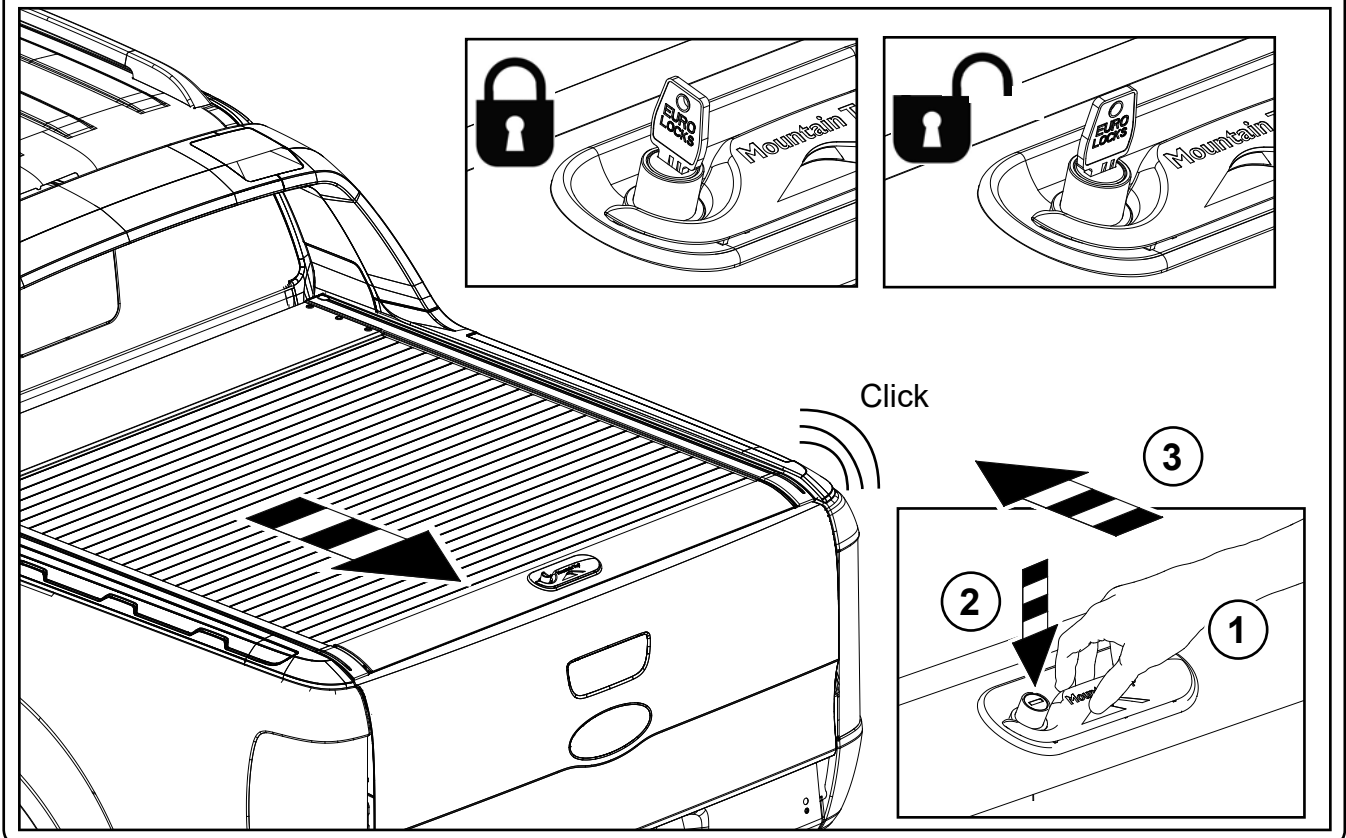

Ford Wildtrak

Mountain Top Roll

Installation Instructions

MTI-number 886 013	Issue 07	Date 02/05/2018	EB3B 26501A42-BB EB3B 26501A42-BC EB3B 26501A42-CC	AB39 21501A42-AB AB39-26501A42-AC	A66SX-19501A34-BB A66SX-26501A34-CC	Page 22 / 24
Pedersholmparken 10 3600 Frederikssund Denmark ph: +45 4810 2950 Fax +45 4810 2960 www.mountaintop.dk