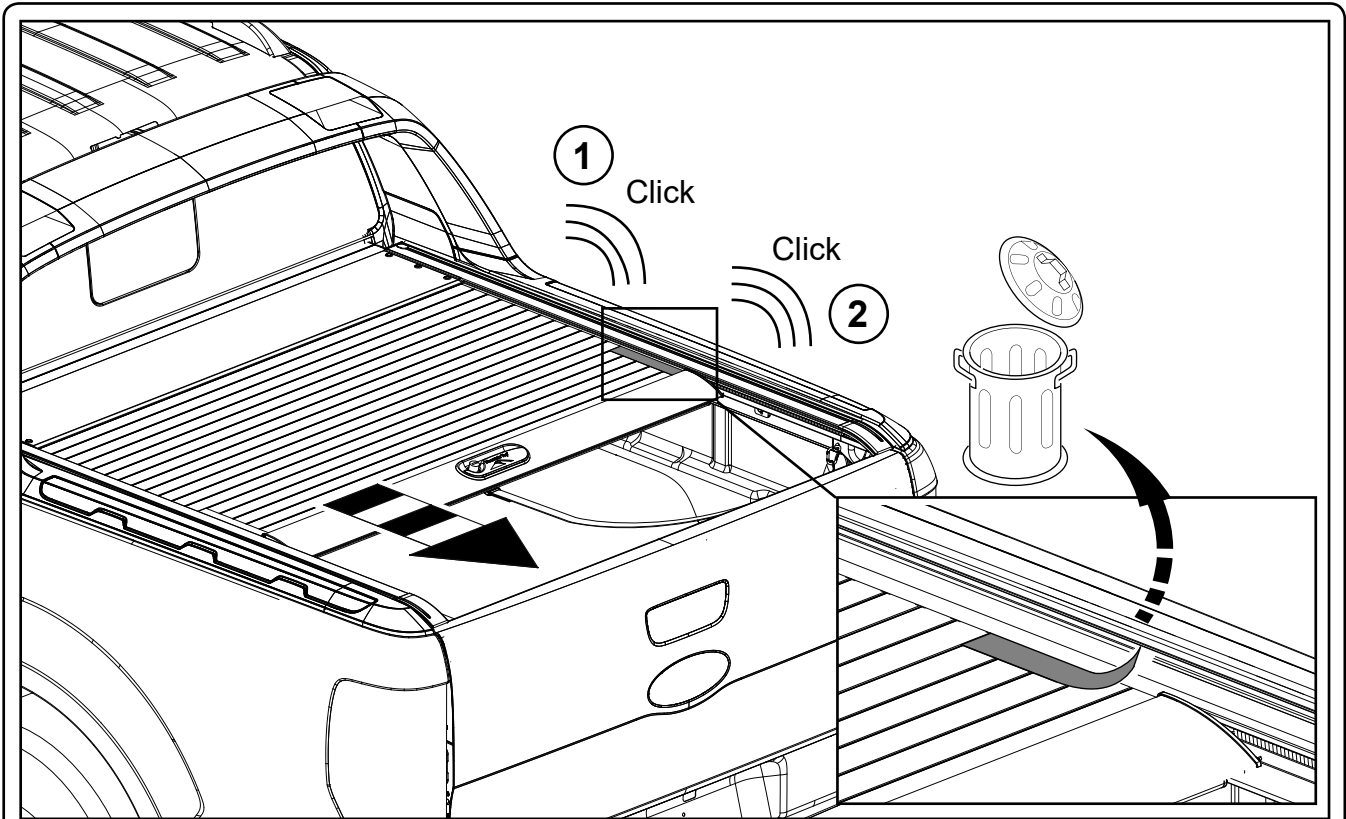

Ford Wildtrak

Mountain Top Roll

Installation Instructions

MTI-number 886 013	Issue 07	Date 02/05/2018	EB3B 26501A42-BB EB3B 26501A42-BC EB3B 26501A42-CC	AB39 21501A42-AB AB39-26501A42-AC	A66SX-19501A34-BB A66SX-26501A34-CC	Page 22 / 24
Pedersholmparken 10 3600 Frederikssund Denmark ph: +45 4810 2950 Fax +45 4810 2960 www.mountaintop.dk