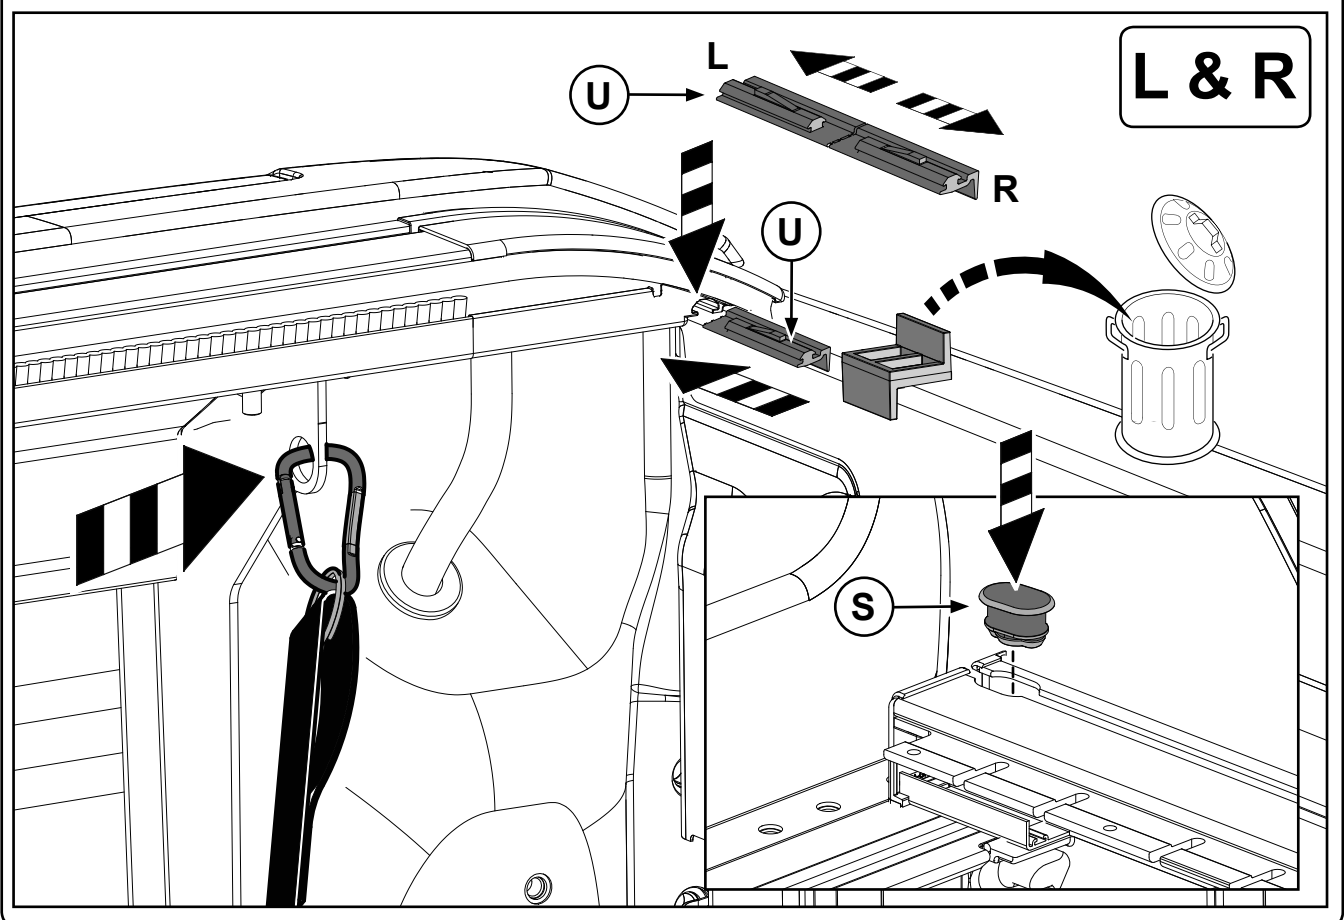

Ford Wildtrak

Mountain Top Roll

Installation Instructions

Ford Wildtrak

Mountain Top Roll

Installation Instructions

MTI-number 886 013	Issue 07	Date 02/05/2018	EB3B 26501A42-BB EB3B 26501A42-BC EB3B 26501A42-CC	AB39 21501A42-AB AB39-26501A42-AC	A66SX-19501A34-BB A66SX-26501A34-CC	Page 21 / 24
Pedersholmparken 10 3600 Frederikssund Denmark ph: +45 4810 2950 Fax +45 4810 2960 www.mountaintop.dk						