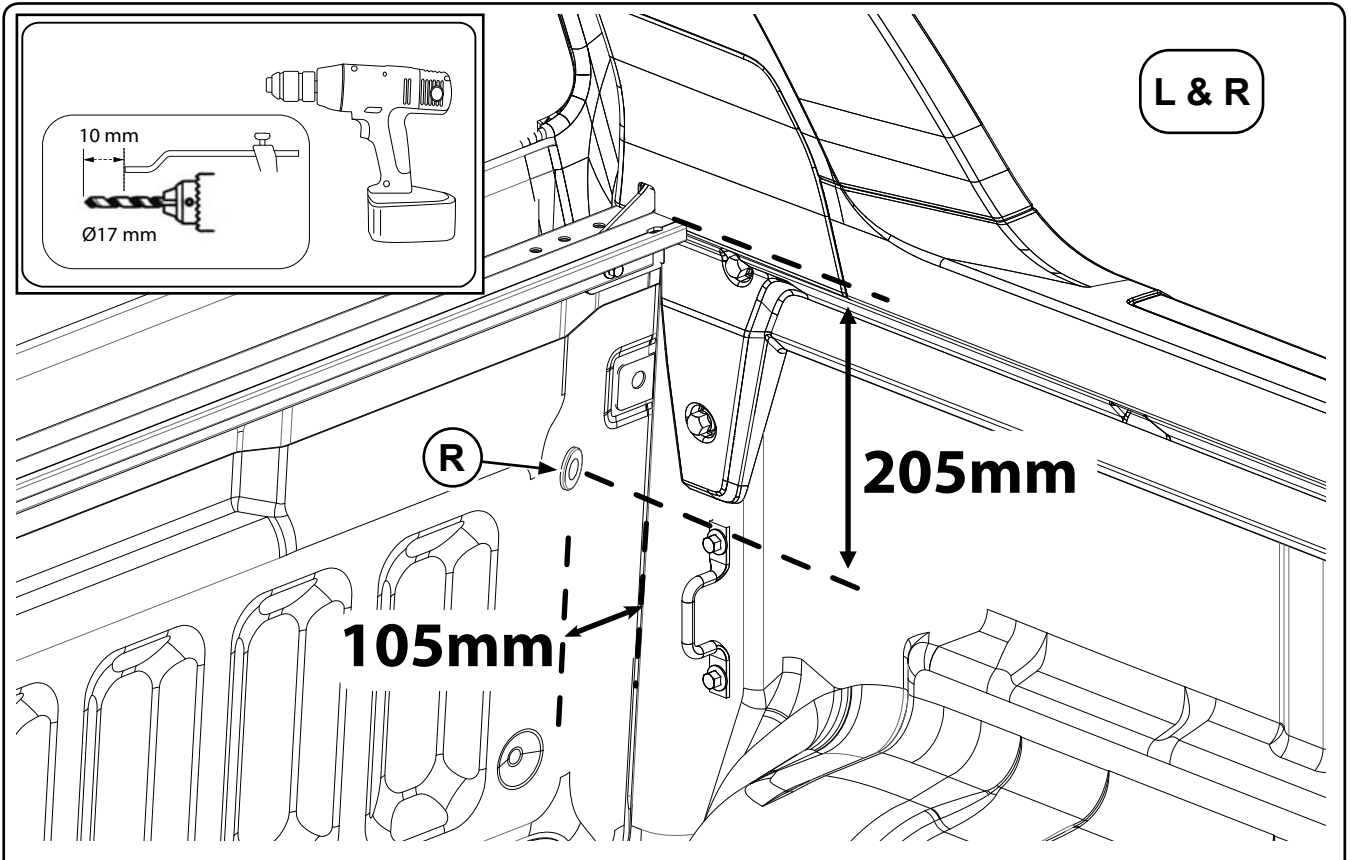

Ford Wildtrak

Mountain Top Roll

Installation Instructions

Ford Wildtrak

Mountain Top Roll

Installation Instructions

MTI-number 886 013	Issue 07	Date 02/05/2018	EB3B 26501A42-BB EB3B 26501A42-BC EB3B 26501A42-CC	AB39 21501A42-AB AB39-26501A42-AC	A66SX-19501A34-BB A66SX-26501A34-CC	Page 10/24
Pedersholmparken 10 3600 Frederikssund Denmark			ph: +45 4810 2950 Fax +45 4810 2960		www.mountaintop.dk	