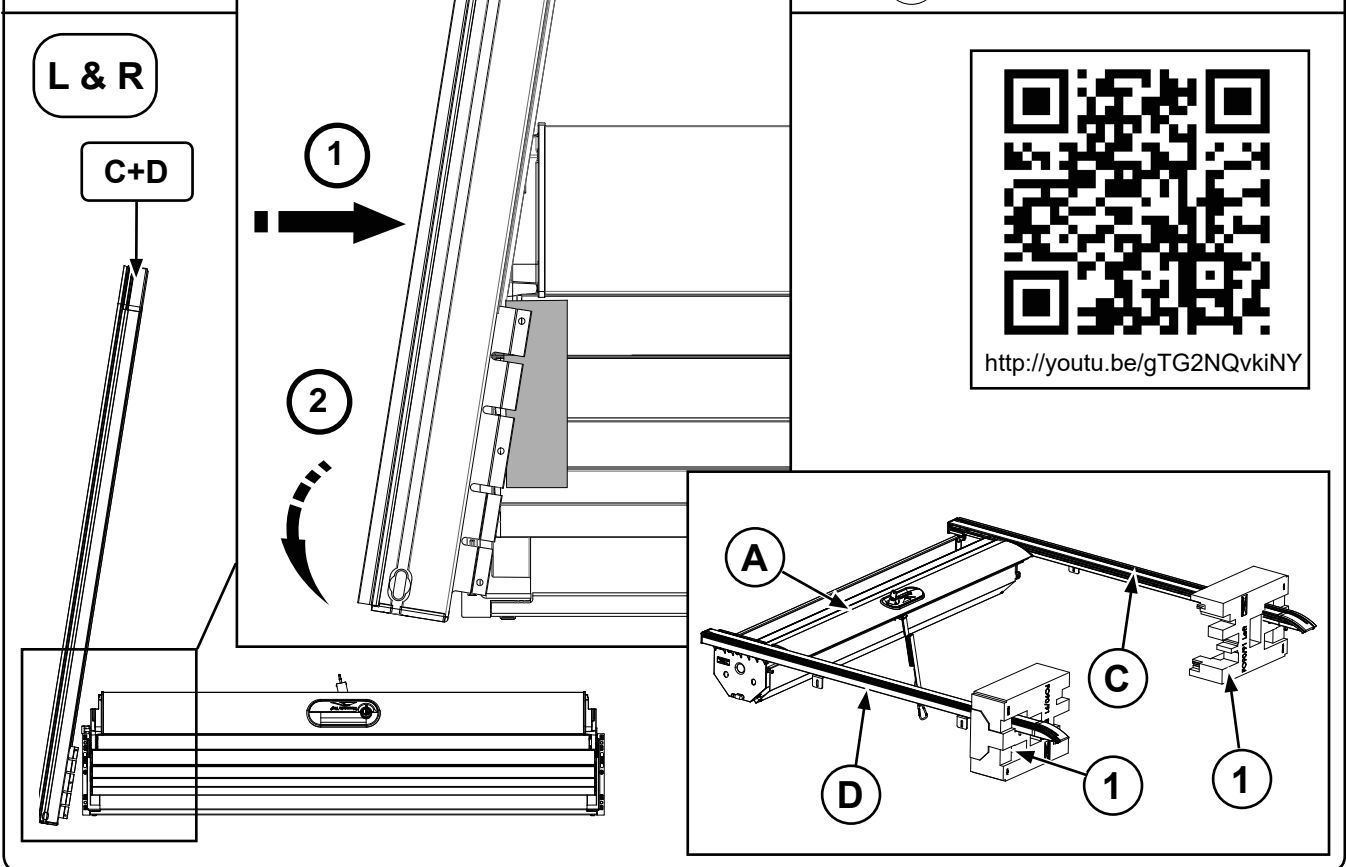

Ford Wildtrak

Mountain Top Roll

Installation Instructions