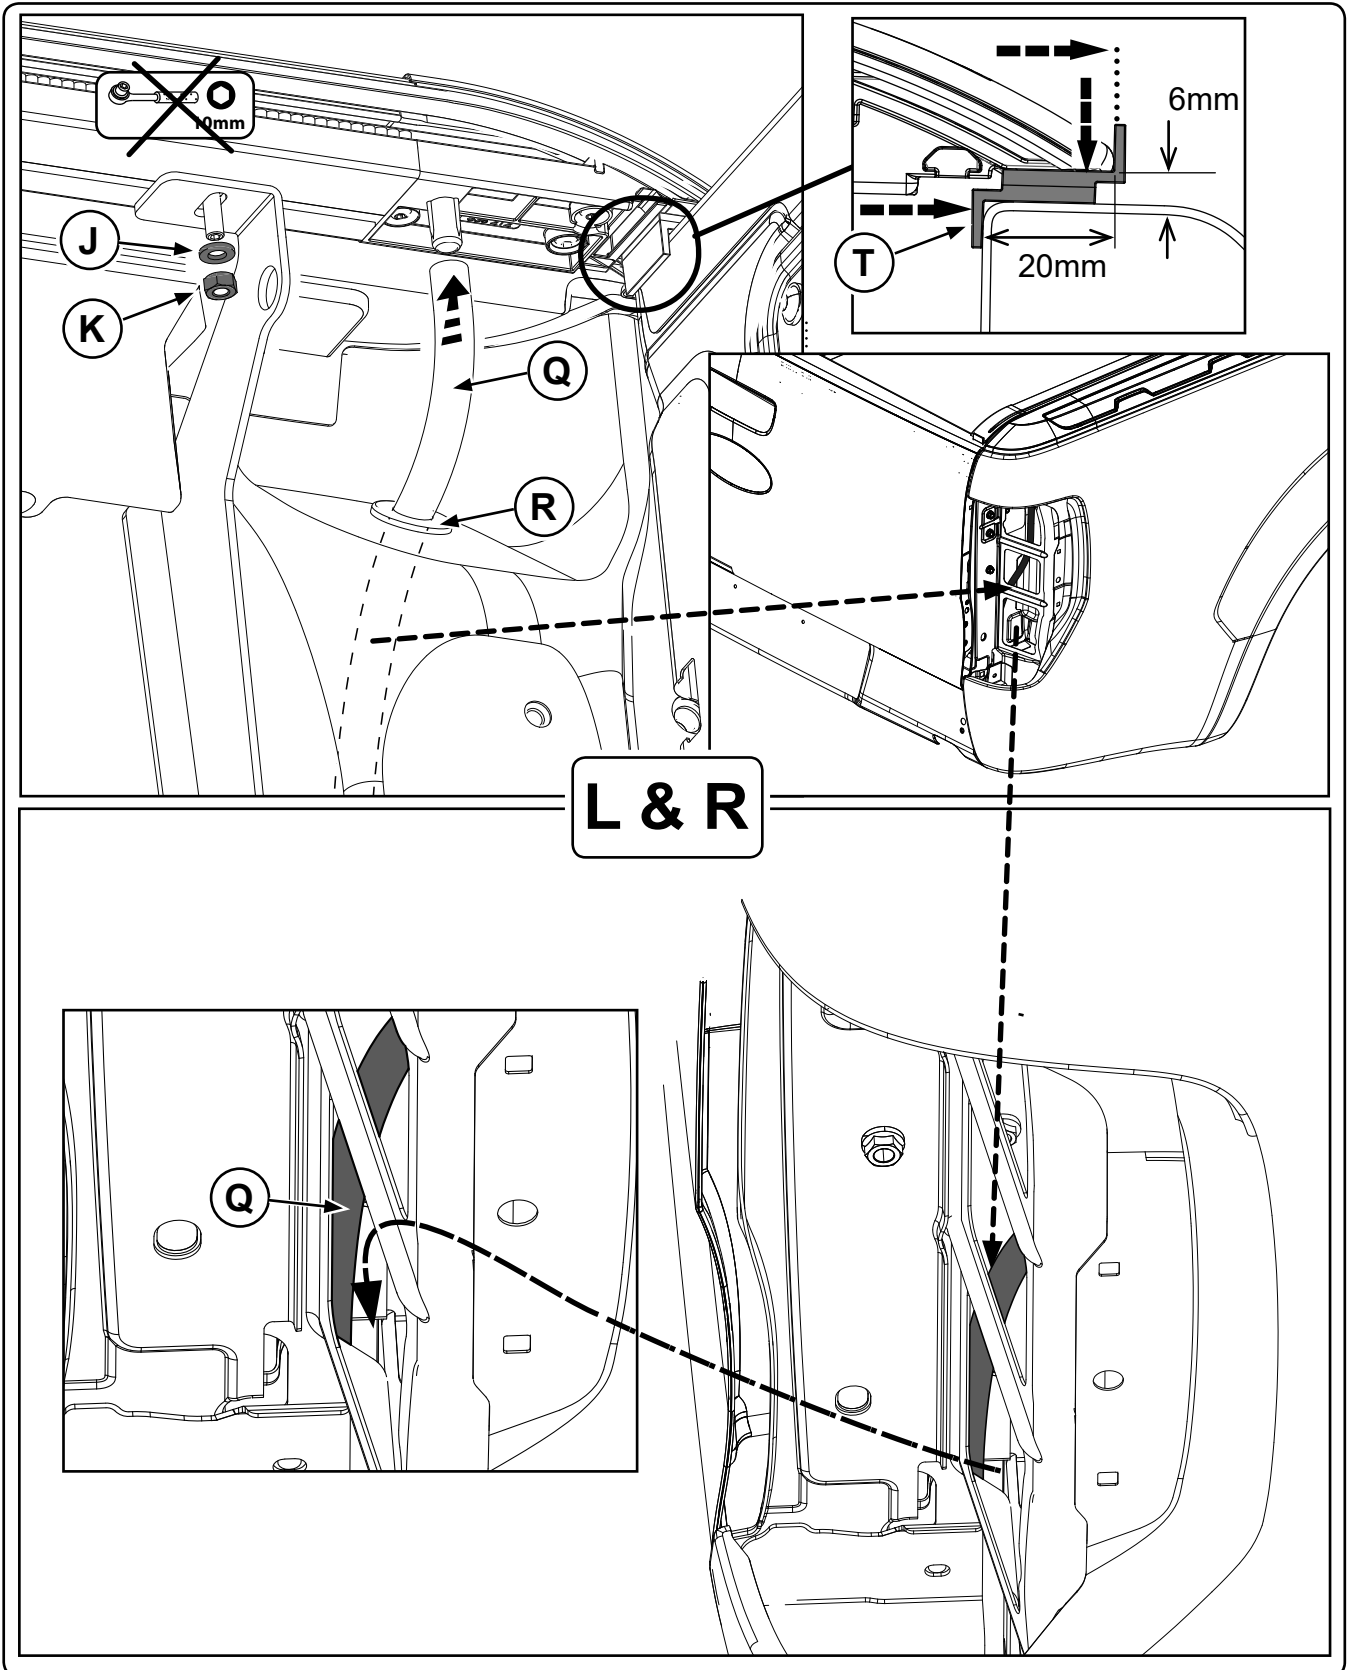

Ford Wildtrak

Mountain Top Roll

Installation Instructions

MTI-number 886 013	Issue 07	Date 02/05/2018	EB3B 26501A42-BB EB3B 26501A42-BC EB3B 26501A42-CC	AB39 21501A42-AB AB39-26501A42-AC	A66SX-19501A34-BB A66SX-26501A34-CC	Page 17 / 24
Pedersholmparken 10 3600 Frederikssund Denmark			ph: +45 4810 2950 Fax +45 4810 2960		www.mountaintop.dk