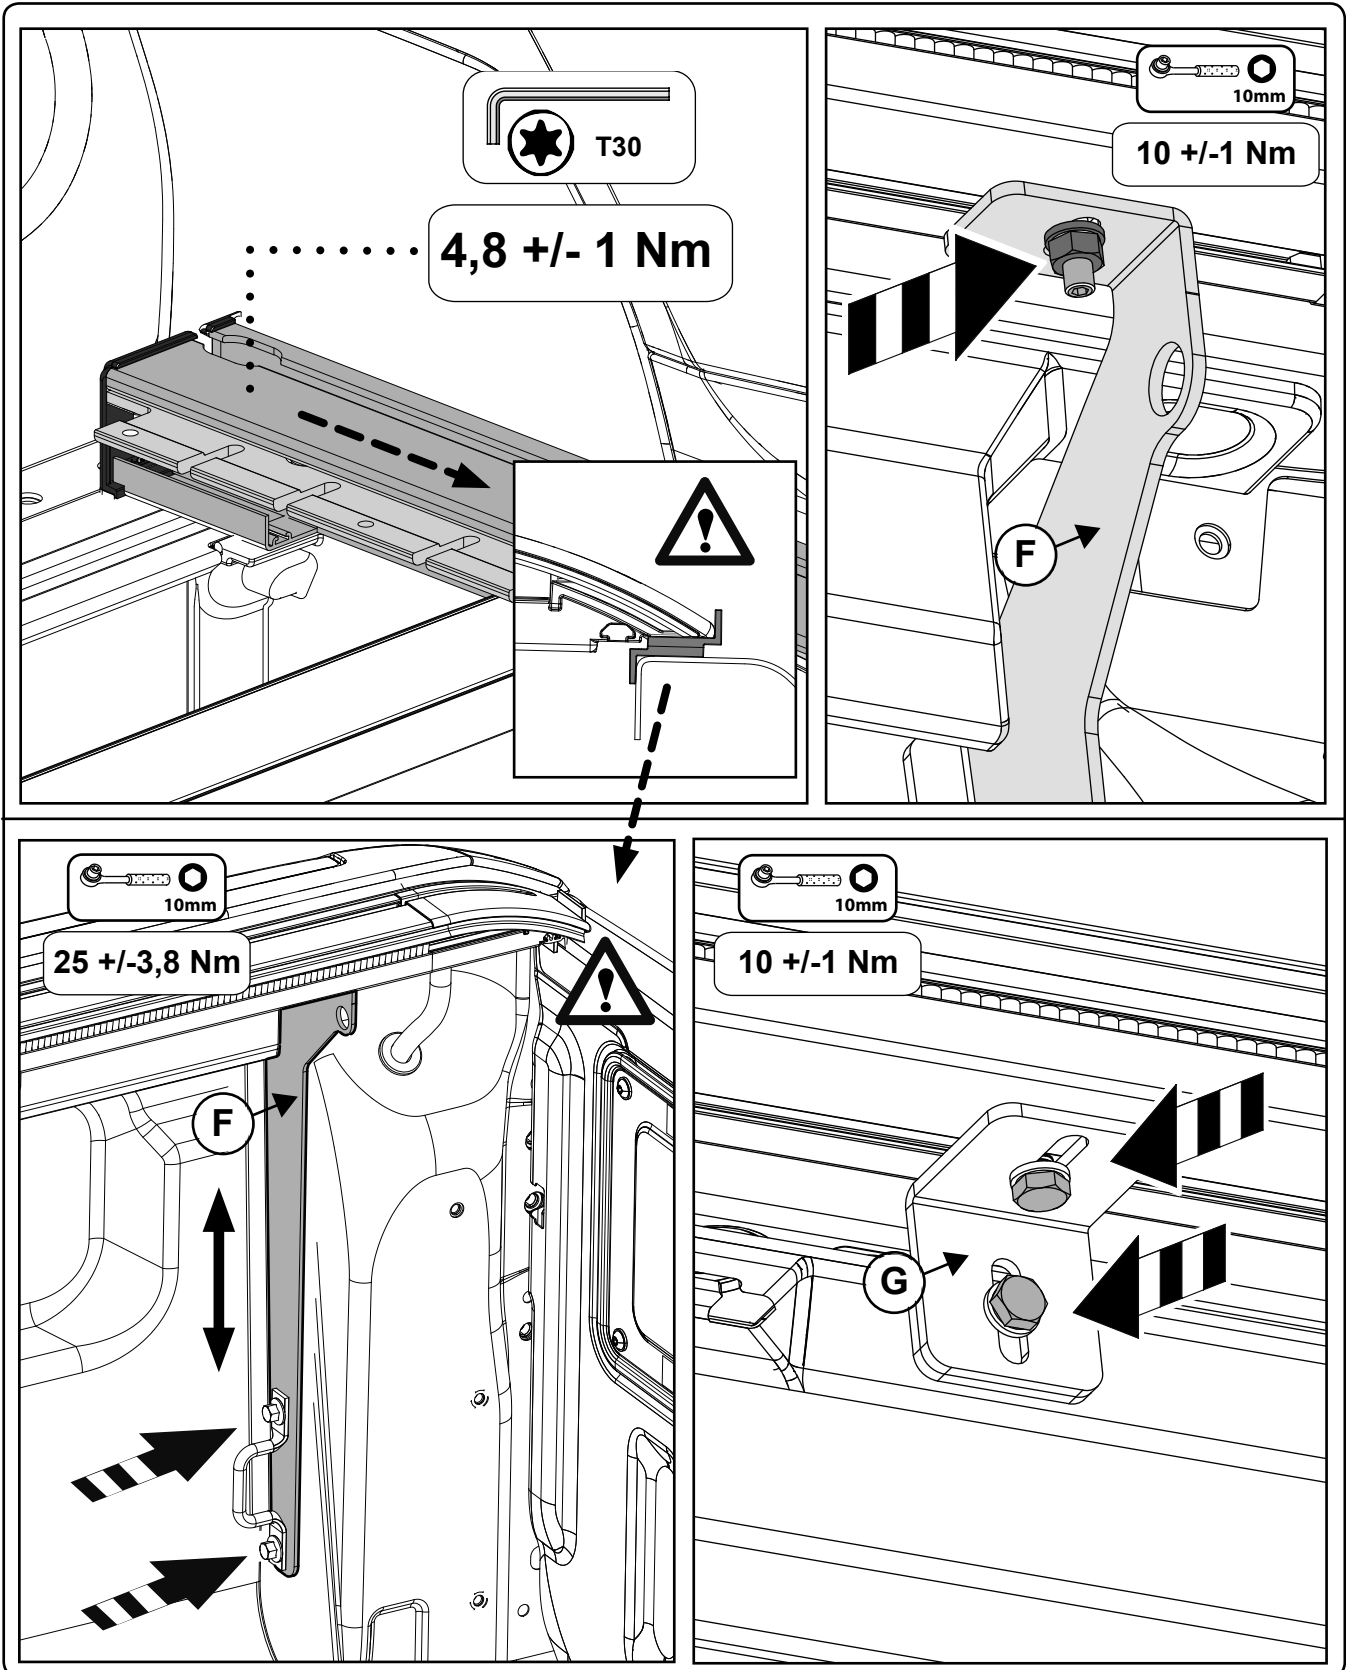

Ford Wildtrak

Mountain Top Roll

Installation Instructions