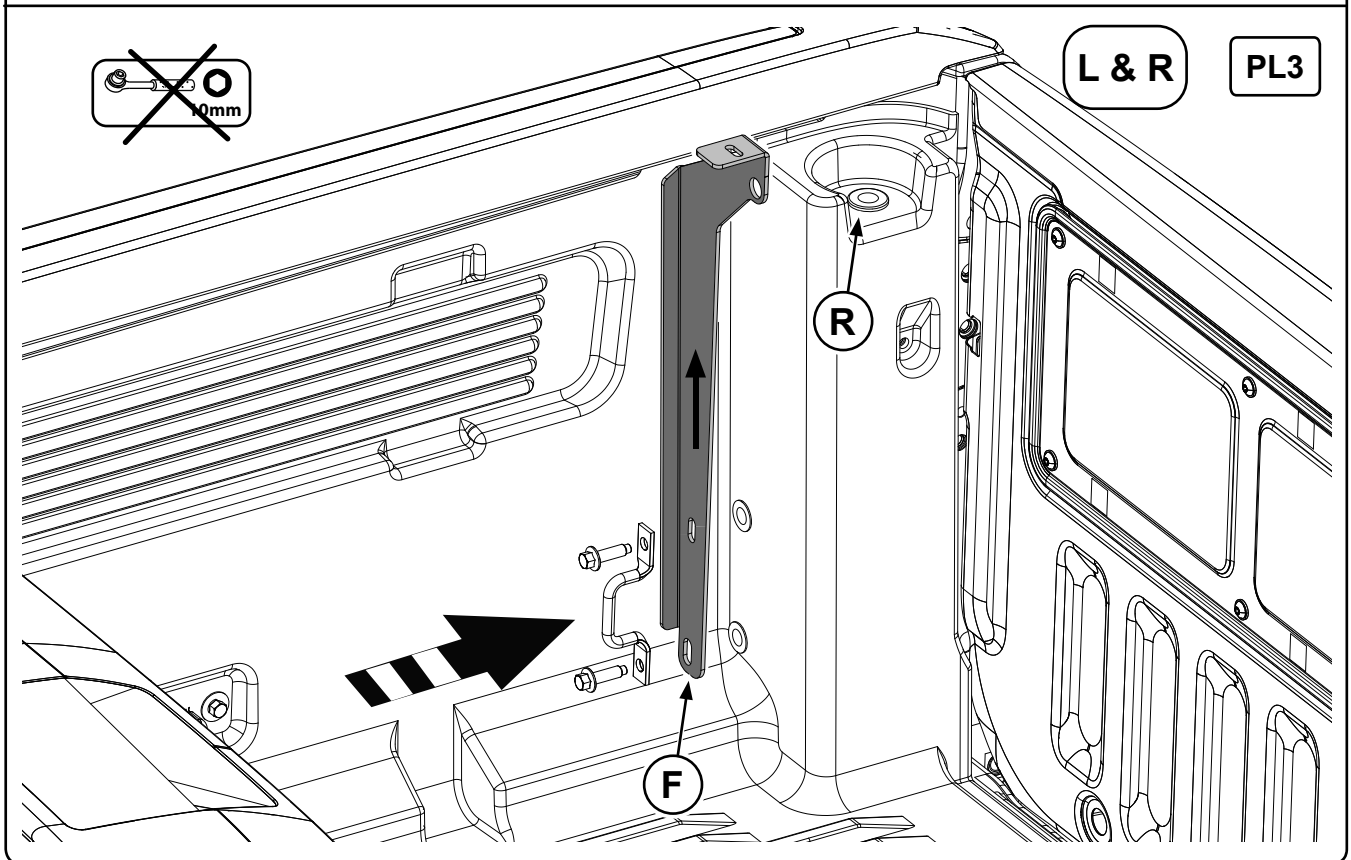

Ford Wildtrak

Mountain Top Roll

Installation Instructions

MTI-number 886 013	Issue 07	Date 02/05/2018	EB3B 26501A42-BB EB3B 26501A42-BC EB3B 26501A42-CC	AB39 21501A42-AB AB39-26501A42-AC	A66SX-19501A34-BB A66SX-26501A34-CC	Page 12/24
Pedersholmparken 10 3600 Frederikssund Denmark ph: +45 4810 2950 Fax +45 4810 2960 www.mountaintop.dk