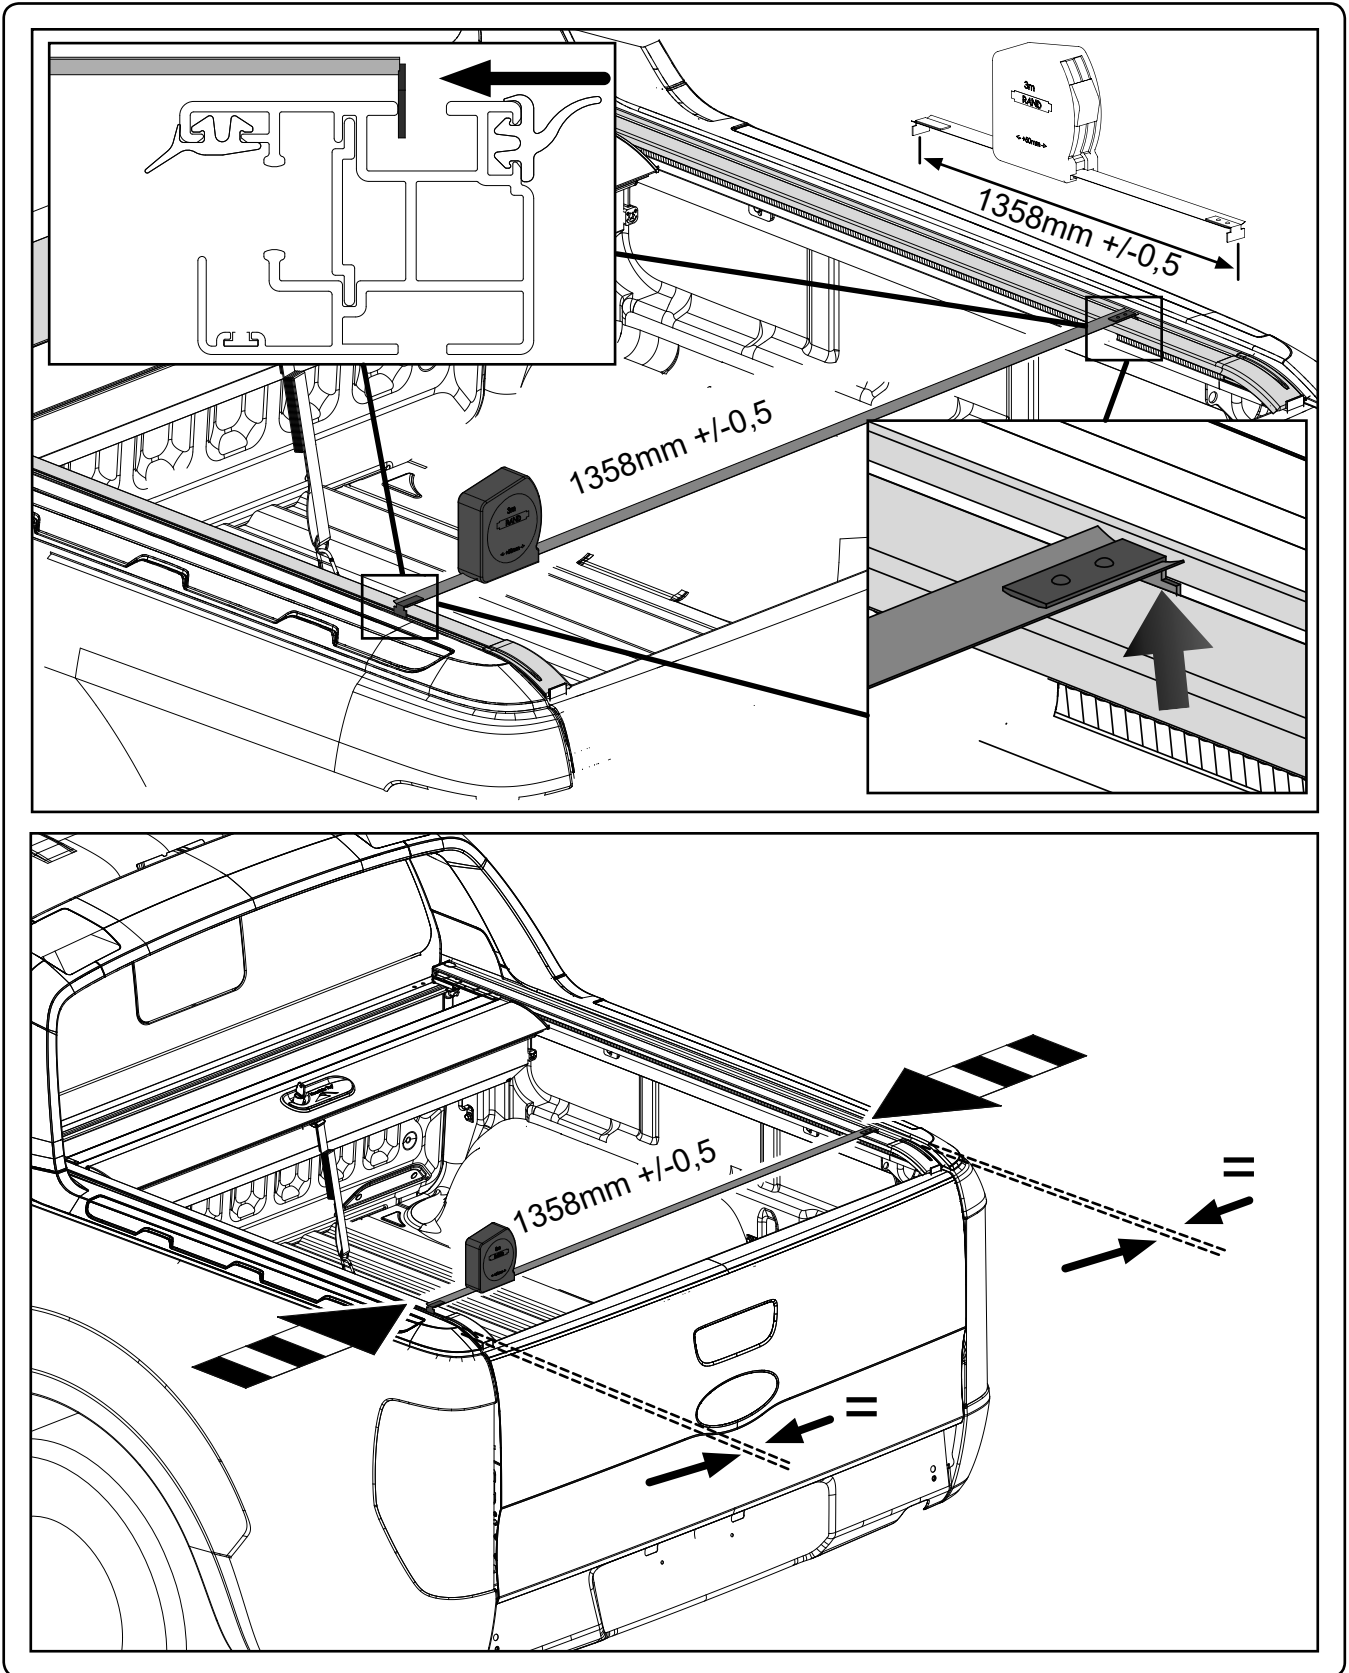

Ford Wildtrak

Mountain Top Roll

Installation Instructions

Ford Wildtrak

Mountain Top Roll

Installation Instructions

MTI-number 886 013	Issue 07	Date 02/05/2018	EB3B 26501A42-BB EB3B 26501A42-BC EB3B 26501A42-CC	AB39 21501A42-AB AB39-26501A42-AC	A66SX-19501A34-BB A66SX-26501A34-CC	Page 19/24
Pedersholmparken 10 3600 Frederikssund Denmark			ph: +45 4810 2950 Fax +45 4810 2960		www.mountaintop.dk	