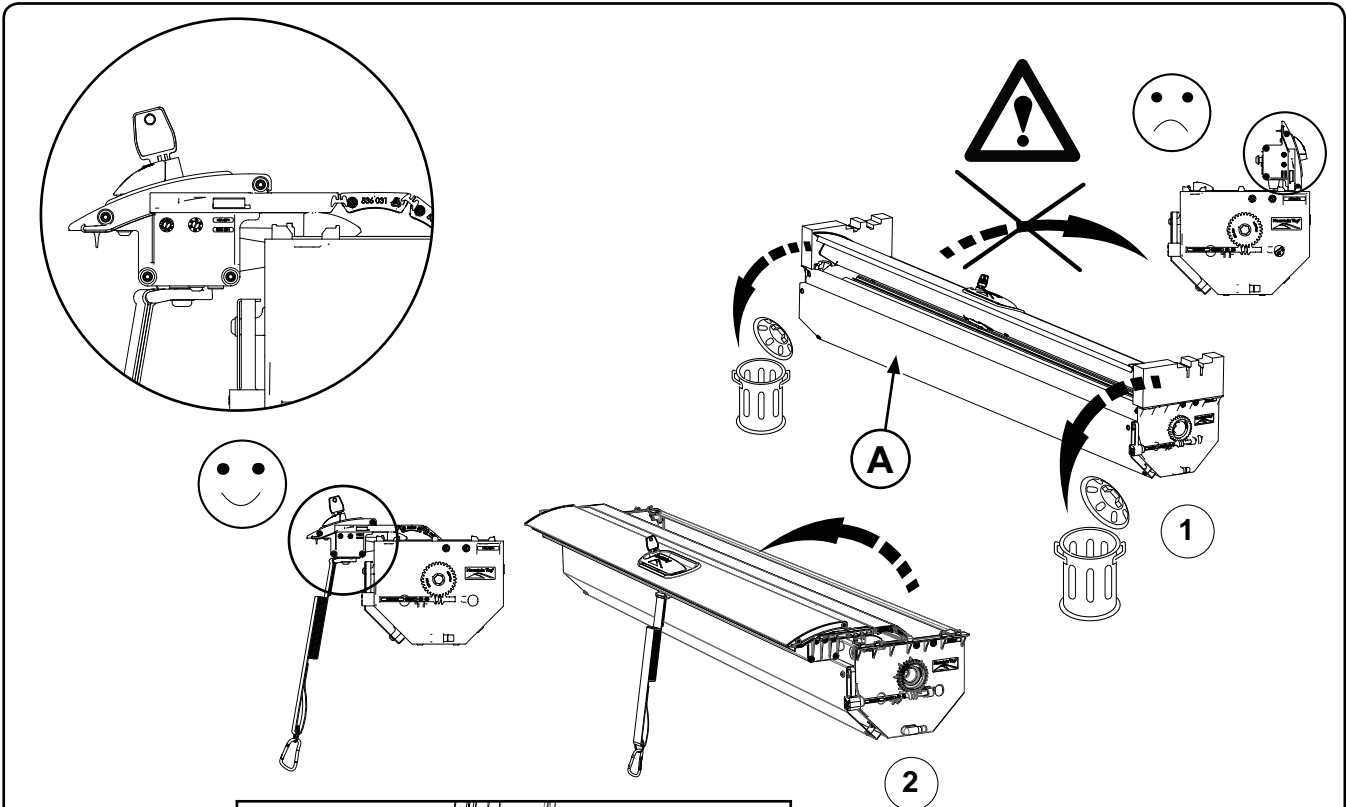

Ford Wildtrak

Mountain Top Roll

Installation Instructions