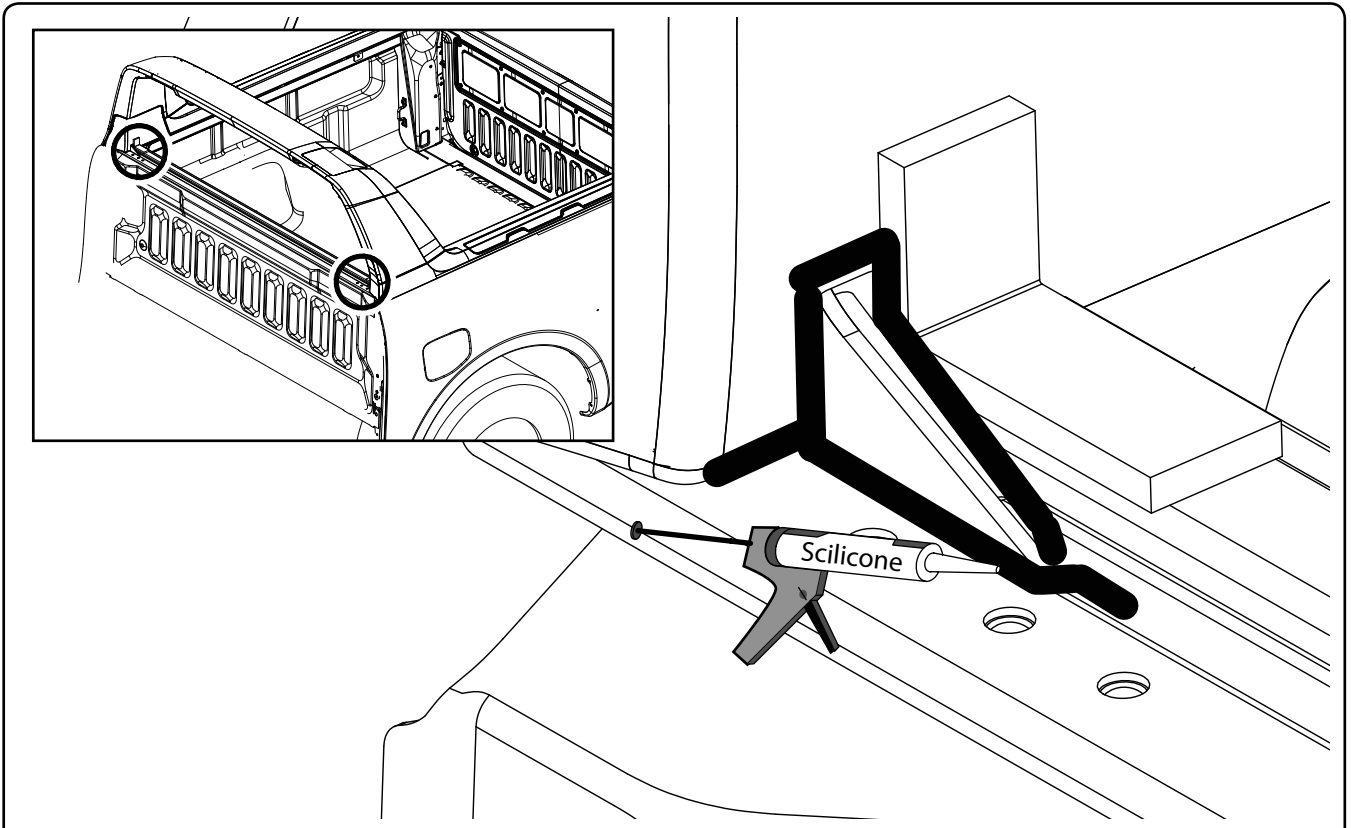

Ford Wildtrak

Mountain Top Roll

Installation Instructions