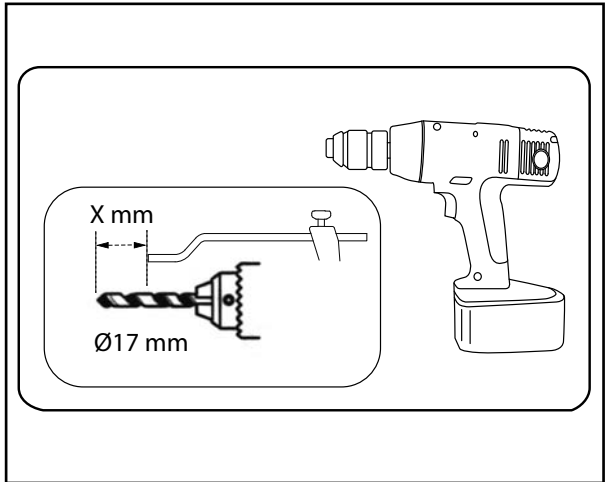

Ford Wildtrak

Mountain Top Roll

Installation Instructions