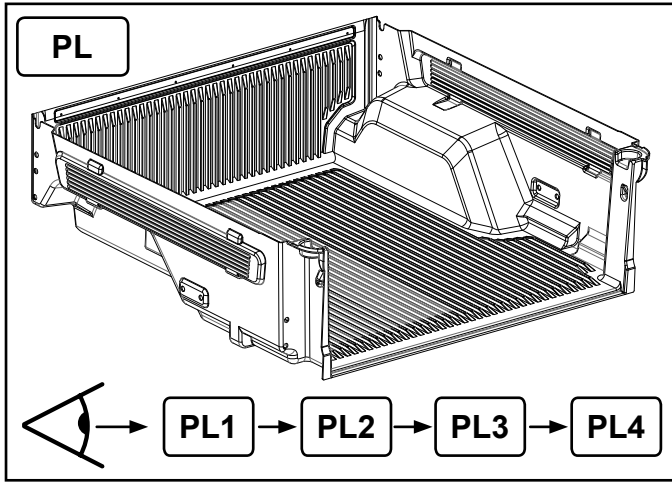

Ford Wildtrak

Mountain Top Roll

Installation Instructions