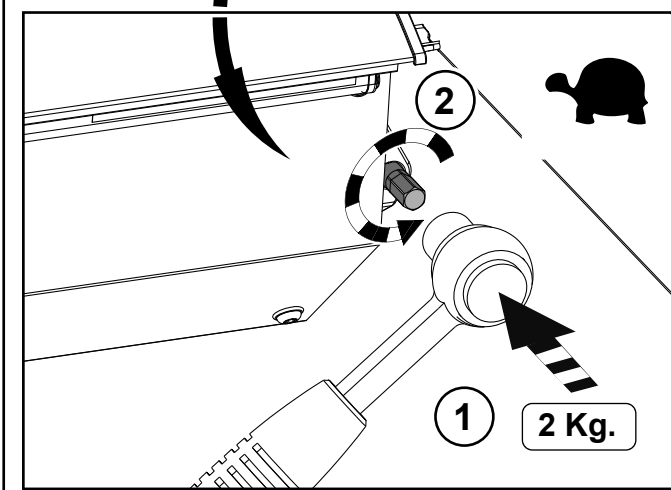

Ford Wildtrak

Mountain Top Roll

Installation Instructions