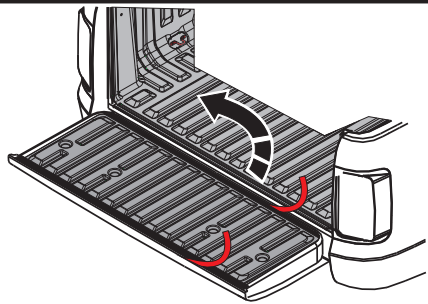

13

14

15

BED LINER INSTALLATION MANUAL FOR VW AMAROK D/C (UNDER RAIL)

PART LPSTS

TOOLS