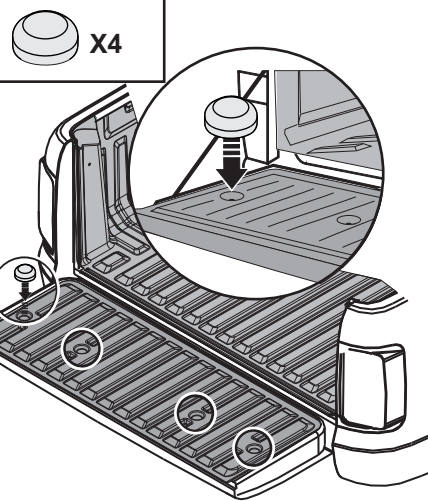

13

14

15

BED LINER INSTALLATION MANUAL FOR VW AMAROK D/C (UNDER RAIL)

PART LPSTS

TOOLS