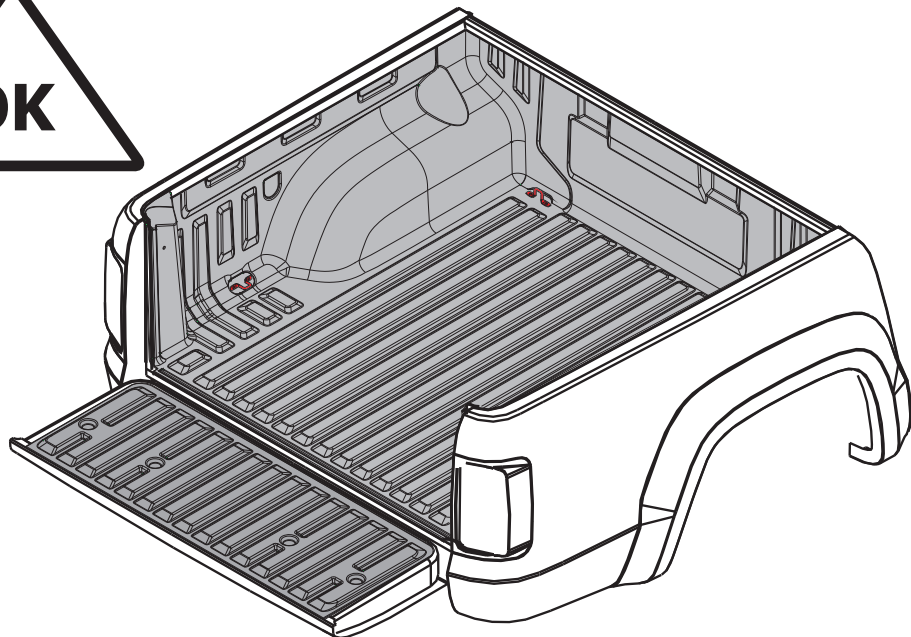

13

14

15

BED LINER INSTALLATION MANUAL FOR VW AMAROK D/C (UNDER RAIL)

PART LPSTS

TOOLS