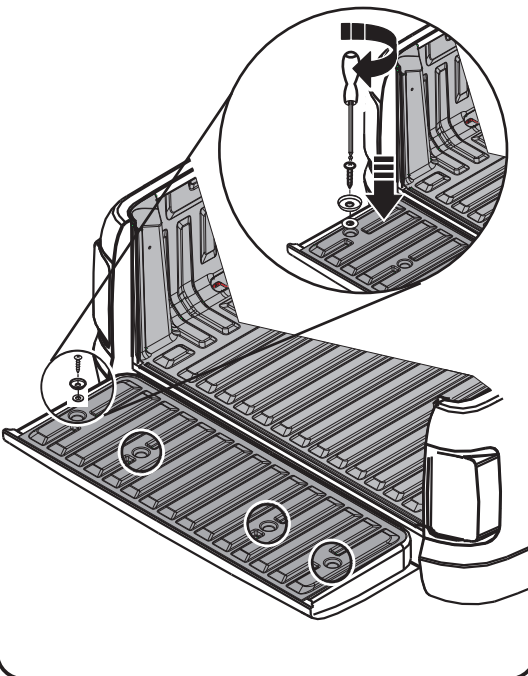

13

14

15

BED LINER INSTALLATION MANUAL FOR VW AMAROK D/C (UNDER RAIL)

PART LPSTS

TOOLS