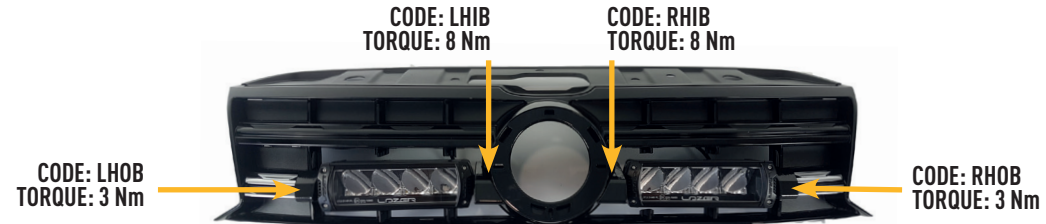

INSTALLATION (should be completed with the grille left on the vehicle)