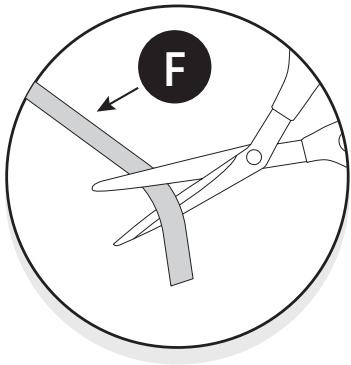

# Mountain Top® Style

Installation manual

DOWNLOAD PDF

Parts

Kit

Kit			
<b>S</b>  x 2	<b>T</b>  x 6	<b>U</b>  x 6	<b>V</b>  x 6
<b>W</b>  x 2	<b>X</b>  x 2	<b>Y</b>  x 6 TOYOTA x 4	<b>Z</b>  TOYOTA x 2

Kit			
<b>A2</b>  x 4	<b>B2</b>  x 4	<b>C2</b>  x 4	<b>D2</b>  x 4

Tools and materials needed		
 		
	 10, 13, 19mm	1-25 Nm  T20 10, 13, 19mm 5mm

2

3

 10mm

4

5

**E** →

**F**

**E** →

19mm

5mm

13mm 23Nm

TOYOTA

13mm 23Nm

5mm

x 2