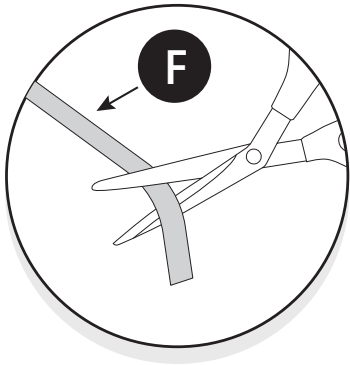

# Mountain Top® Style

Installation manual

DOWNLOAD PDF

Parts

Kit

Kit			
<b>S</b>  x 2	<b>T</b>  x 6	<b>U</b>  x 6	<b>V</b>  x 6
<b>W</b>  x 2	<b>X</b>  x 2	<b>Y</b>  x 6 TOYOTA x 4	<b>Z</b>  TOYOTA x 2

Kit			
<b>A2</b>  x 4	<b>B2</b>  x 4	<b>C2</b>  x 4	<b>D2</b>  x 4

Tools and materials needed		
 		
	 10, 13, 19mm	1-25 Nm  T20 10, 13, 19mm 5mm

2

3

 10mm

4

5

**E** →

**F**

**E** →

19mm

5mm

13mm 23Nm

TOYOTA

13mm 23Nm

5mm

x 2